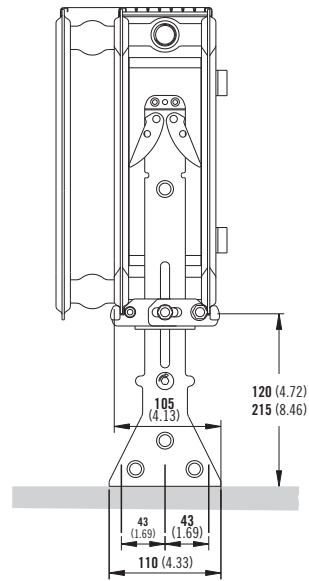

# Compact K3 wall mounting and lug information

All dimensions in mm. Inches in brackets.

# Compact K3 floorstanding brackets

All dimensions in mm. Inches in brackets.

Floorstanding brackets.

	L	400	500 - 1100	1200	1400 - 1800	2000
<b>H</b>	Number	2pc				3pc
300	<b>C</b>	117	150	250	250	250
500	<b>E</b>	-	-	-	-	L/2+17

	L	400	500 - 1100	1200	1400 - 1800	2000	2200	2400	2600	2800	3000
<b>H</b>	Number	2pc			3pc	4pc		5pc			
600	<b>C</b>	117	150	250	250	250		250			
700	<b>D</b>	-	-	-	-	750	817	850	750	817	850
	<b>E</b>	-	-	-	817	-	-	-	L/2+17		